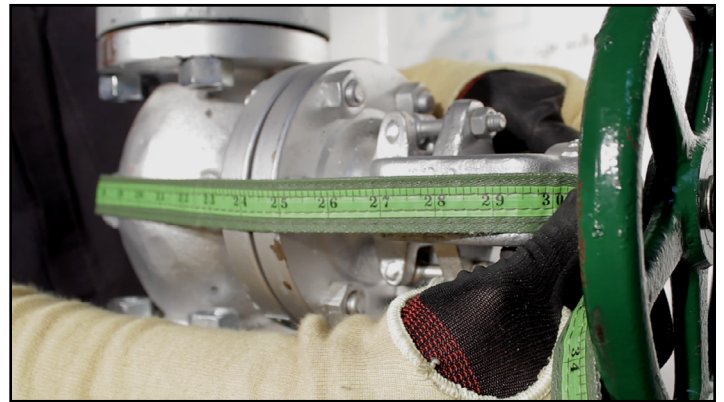

ISOCOVERS

Insulation Systems

HOW TO MEASURE FOR YOUR ISOCOVERS ISO-VALVE

Selecting the right size ISOCOVERS ISO-VALVE for your equipment is a lot easier than you might think. All you need is a tape measure, and you are ready to go!

WARNING: When installing or measuring for ISO-VALVE, please follow all safety precautions and use proper and adequate protective safety aids such as: protective gloves and suitable protective clothing. Never use a metal tape for measuring purposes. Failure to do so may result in injury.

1. START AT THE TOP OF THE NECK AND MEASURE FOR THE CIRCUMFERENCE:

CIRCUMFERENCE

2. MEASURE FOR THE DESIRED WIDTH:

WIDTH

NOTE: Measure at least 2 inches past the outer edges of rigid insulation on both sides.

ISOCOVERS

Insulation Systems

3. FIND THE RIGHT ISOCOVERS ISO-VALVE:

FOR EXAMPLE: The CIRCUMFERENCE (length) is 30in and the desired width is 17in= **IV 3618**.

WIDTH

CIRCUMFERENCE	6in (152mm)	12in (305mm)	18in (457mm)	24in (610mm)
0in - 7in (0mm-178mm)	IV 1206	IV 1212	IV 1218	IV 1224
7in-13in (178mm-330mm)	IV 1806	IV 1812	IV 1818	IV 1824
13in-19in (330mm-483mm)	IV 2406	IV 2412	IV 2418	IV 2424
19in-25in (483mm-635mm)	IV 3006	IV 3012	IV 3018	IV 3024
25in-31in (635mm-787mm)	IV 3606	IV 3612	IV 3618	IV 3624
31in-37in (787mm-940mm)	IV 4206	IV 4212	IV 4218	IV 4224
37in-42in (940mm-1067mm)	IV 4806	IV 4812	IV 4818	IV 4824
42in-49in (1067mm-1245mm)	IV 5406	IV 5412	IV 5418	IV 5424
49in-55in (1245mm-1397mm)	IV 6006	IV 6012	IV 6018	IV 6024