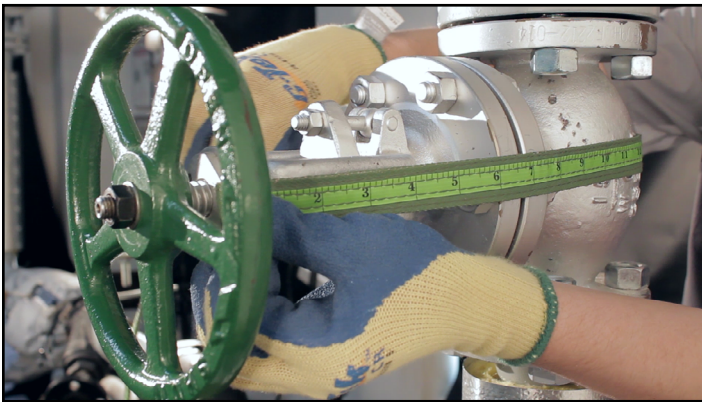

ISOCOVERS

Insulation Systems

HOW TO MEASURE FOR YOUR ISOCOVERS ISO-VALVE

Selecting the right size ISOCOVERS ISO-VALVE for your equipment is a lot easier than you might think. All you need is a tape measure, and you are ready to go!

WARNING: When installing or measuring for ISO-VALVE, please follow all safety precautions and use proper and adequate protective safety aids such as: protective gloves and suitable protective clothing. Never use a metal tape for measuring purposes. Failure to do so may result in injury.

1. START AT THE TOP OF THE NECK AND MEASURE FOR THE CIRCUMFERENCE:

CIRCUMFERENCE